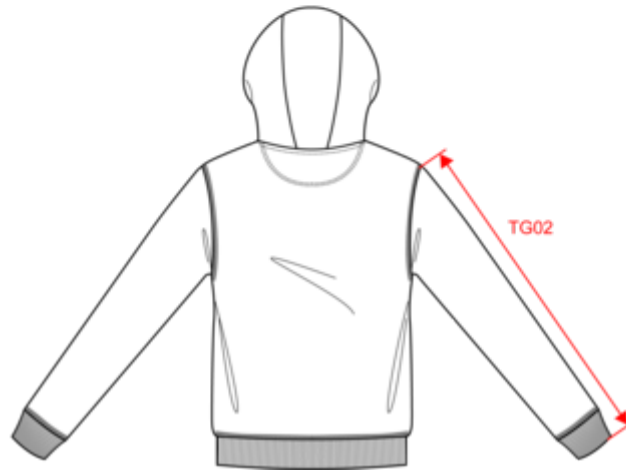

Made in Portugal 100% organic cotton Ringspun combed cotton Unisex Straight fit French terry inner 1/2 circle in the back Garment dyed after assembly: colours may vary slightly from item to item 3-panel hood lined with main material Tone-on-tone flat drawstring with recycled metal tips and eyelets Cover stitch on the neckline, armholes, cuffs and bottom hem 1x1 rib cuffs, neckline and bottom hem Inner taped neckline with herringbone

Customs code

 61102099

Washing instructions

Colours

 Washed black
 Washed Ivory
 Washed Jade Green
 Washed Navy Blue
 Washed Organic Khaki
 Washed Pomelo

Certifications

NS416

Unisex hooded Terry280 sweatshirt - 280gsm

Dimensions (cm)

Measurements in cm	XXS	XS	S	M	L	XL	XXL	3XL	4XL
TE01 - 1/2 chest width at 1.5cm below armhole	46.00	49.00	52.00	55.00	58.00	61.00	64.00	67.00	70.00
TF01 - Total height from HSP	64.50	66.50	68.50	70.50	72.50	74.50	76.50	78.50	80.50
TG02 - Long sleeve length	61.50	62.50	63.50	64.50	65.50	66.50	67.50	68.50	69.50